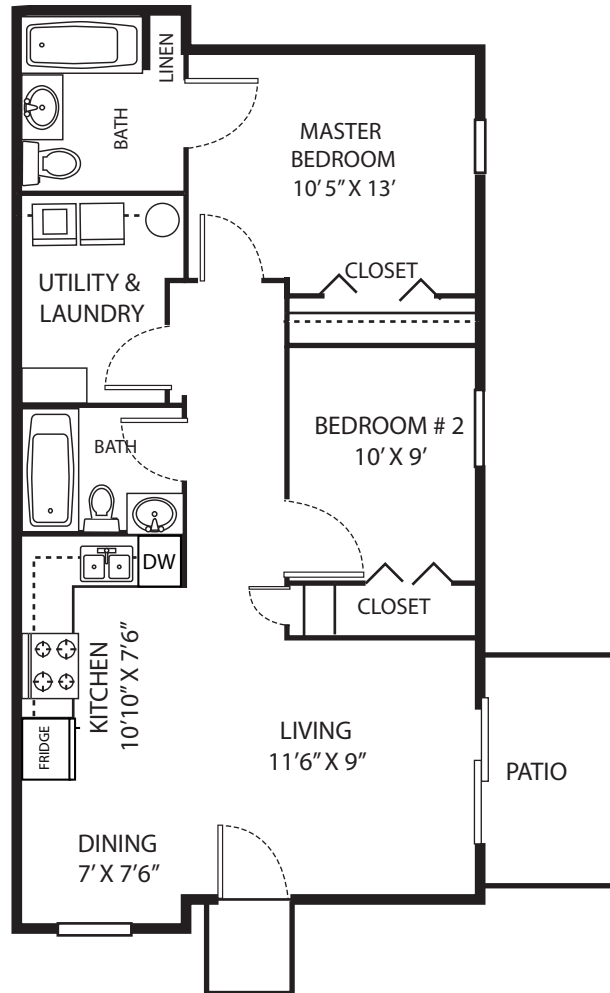

Heather Lane Tiffany Square

T O W N H O M E S

2 Bed Ranch Style

2 Bedroom / 2 Bath ~ Approximately 1100 Sq.Ft.

Rent: _____

Deposit: _____

101 Tiffany Circle / 101 Heather Lane, Terrell, TX 75160
Phone: (972) 551-2110 Fax: (972) 551-2130 Email: manager@heatherlaneapts.com
Web: www.heatherlaneapts.com